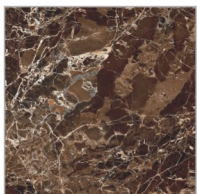

BLACK GRANITE

800X
800mm

HIGH GLOSS
FINISH

POLISHED
Glazed Vitrified Tiles

LIVING

BATHROOMS

KITCHEN

ROOM

EMPERADOR BROWN

800X
800mm

HIGH GLOSS
FINISH

POLISHED
Glazed Vitrified Tiles

LIVING

BATHROOMS

KITCHEN

ROOM