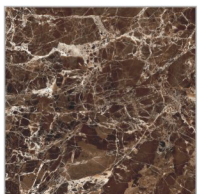

BLACK GRANITE

800X
800mm

HIGH GLOSS
FINISH

POLISHED
Glazed Vitrified Tiles

LIVING

BATHROOMS

KITCHEN

ROOM

EMPERADOR BROWN

800X
800mm

HIGH GLOSS
FINISH

POLISHED
Glazed Vitrified Tiles

LIVING

BATHROOMS

KITCHEN

ROOM

EMPERADOR GOLDEN

800X
800mm

HIGH GLOSS
FINISH

POLISHED
Glazed Vitrified Tiles

LIVING

BATHROOMS

KITCHEN

ROOM