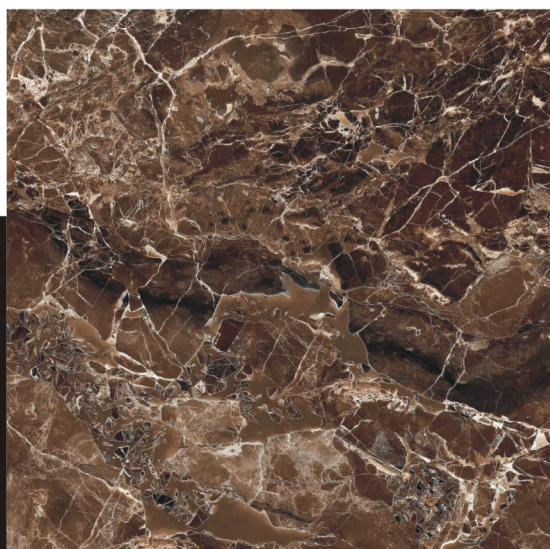

EMPERADOR BROWN

800X
800mm

HIGH GLOSS
FINISH

POLISHED
Glazed Vitrified Tiles

LIVING

BATHROOMS

KITCHEN

ROOM